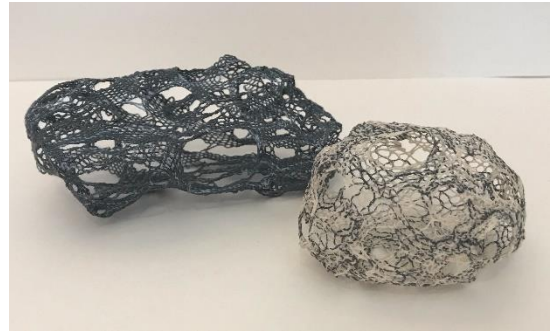

St Pancras Station 1  
By Janet Evans  
15x20

Pebbles  
By Janet Evans  
8x14x4

St Pancras Station 2  
By Janet Evans  
15x20

Mara River  
By Janet Evans  
23x9

Breakwater  
By Janet Evans  
30x60

Silver Birch  
By Janet Evans  
30x20